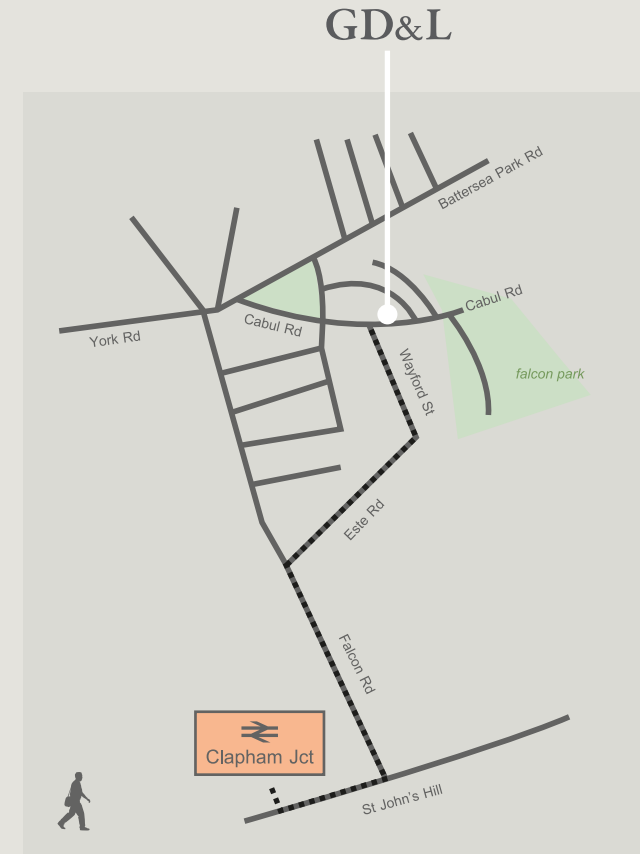

## Transport & Directions

Abundant Pay & Display Parking outside the Studio  
 10-15 mins walk (0.6 miles) from Clapham Junction Station

*the Studio*  
 41 Cabul Road  
 Battersea  
 London SW11 2PR

info@gordondufflinton.com  
 +44 (0)20 7223 5580

**GORDON-DUFF & LINTON**